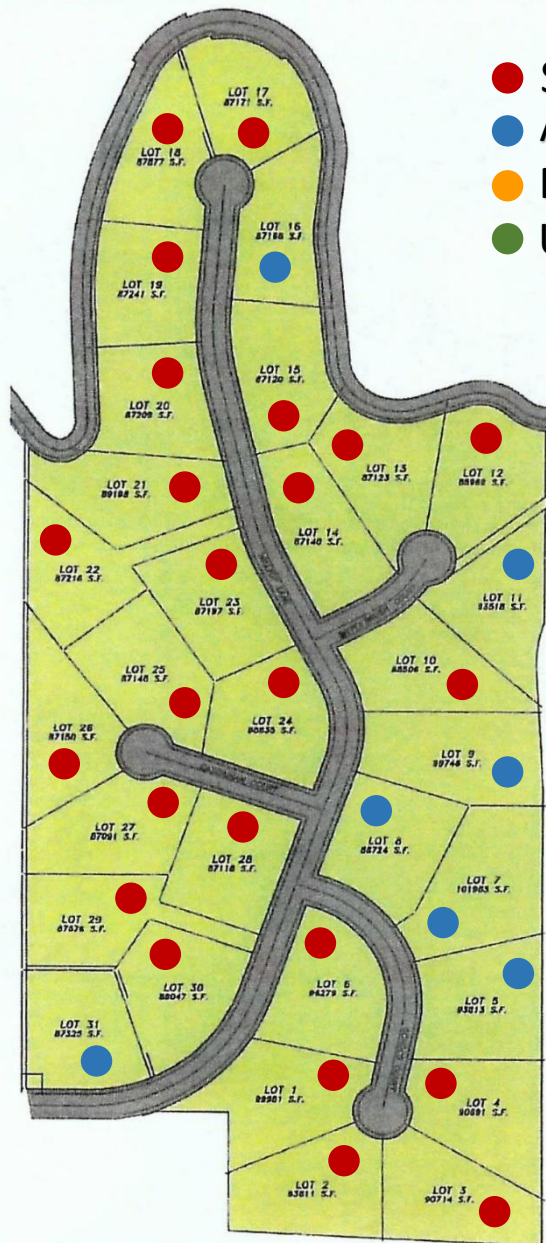

Bitterbrush Estates

D & D Realty Group, LLC
63 SE 5th Street
Madras, OR 97741

Delita Cordes

Direct: (541) 777-0028

Office: (541) 475-3030

- Sold
- Available
- Pending
- Under Construction

- **Gorgeous panoramic mountain views**
- **Spacious 2-acre lots available**
- **Open Country Living**
- **Pick your floor plan and choose your lot**
- **Choose from customizable floor plans**
- **Thirty-one lot subdivision**
- **Conveniently located 3 miles from Madras**
- **Only 14 miles from Cove Palisades State Park**

Owner Jack Properties LLC reserves the right to substitute materials of equal quality to those specified in this document. Except for provisions in the Homeowners Warranty, materials and products are limited to the manufacture and or suppliers terms. Square footage is approximate. Blueprints are diagrammatic. Actual building and design may vary. Set back and placement of the home on a lot is subject to developer approval.